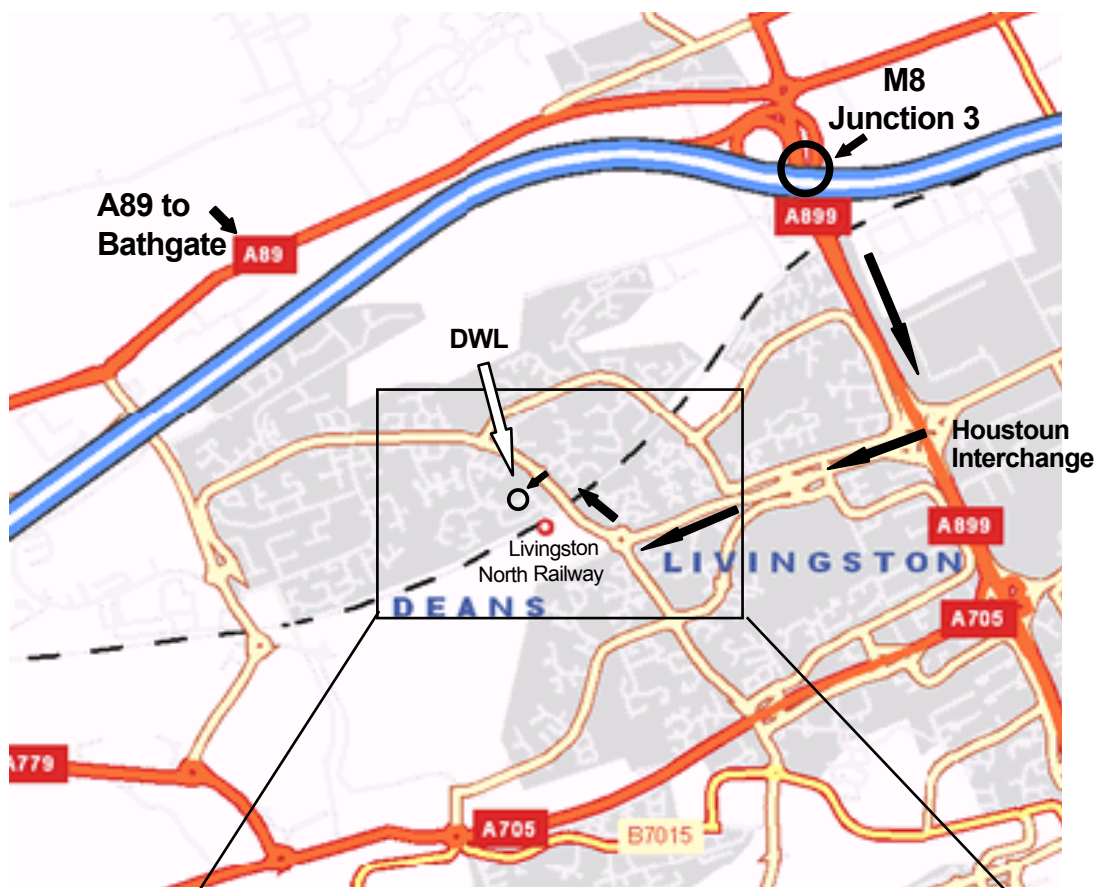

Finding Disability West Lothian and the West Lothian Ability Centre

Directions

- From M8 leave J3 for Livingston,
- Onto A899,
- Take the 1st slip road, to Houston Ind Estate
- Turning right at roundabout, go west on Houston Road
- Go under carriageway take, 2nd Exit (Straight ahead) at roundabout
- At Eliburn North Roundabout take the 3rd exit,
- Onto Deans North Road,
- At mini roundabout take 1st exit,
- Onto Carmondean Centre Road,
- Take first left turn, before petrol station, Then a right turn at bottom of hill.

To Bathgate

To M8
Edinburgh
& Glasgow

To Town Centre

Disability West Lothian
West Lothian Ability Centre
Carmondean Centre Road
Livingston, West Lothian
EH54 8PT

Tel: 01506 774030 (Voice)

Fax: 01506 774031