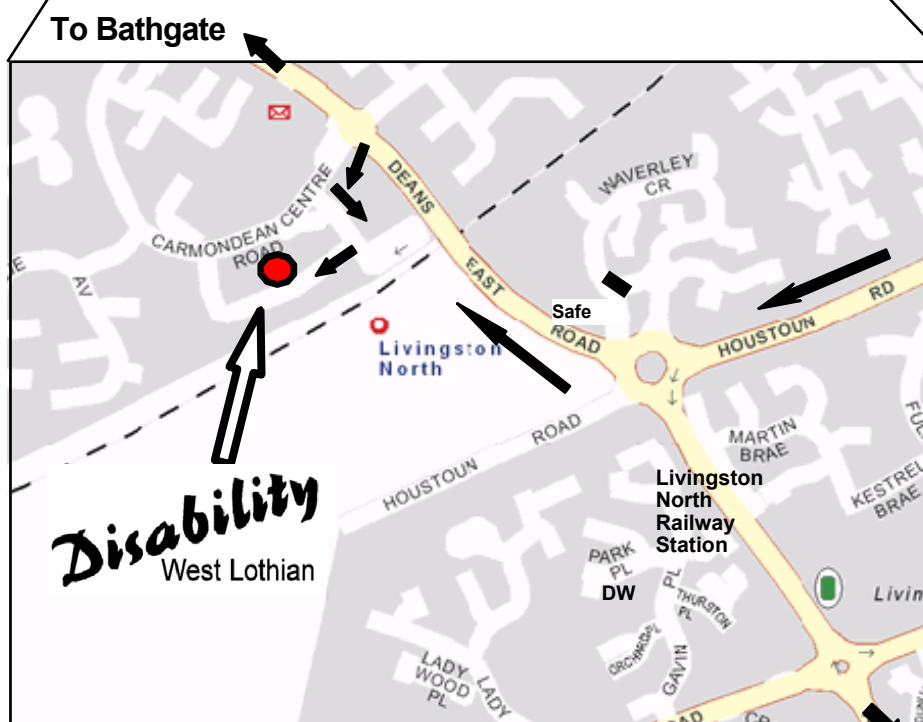

Finding Disability West Lothian and the West Lothian Ability Centre

Directions

- From M8 leave J3 for Livingston,
- Onto A899,
- Take the 1st slip road, to Houston Ind Estate
- Turning right at roundabout, go west on Houston Road
- Go under carriageway take, 2nd Exit (Straight ahead) at roundabout
- At Eliburn North Roundabout take the 3rd exit,
- Onto Deans North Road,
- At mini roundabout take 1st exit,
- Onto Carmondean Centre Road,
- Take first left turn, before petrol station, Then a right turn at bottom of hill.

To Bathgate

To M8
Edinburgh
& Glasgow

To Town Centre

Disability West Lothian
West Lothian Ability Centre
Carmondean Centre Road
Livingston, West Lothian
EH54 8PT

Tel: 01506 774030 (Voice)

Fax: 01506 774031